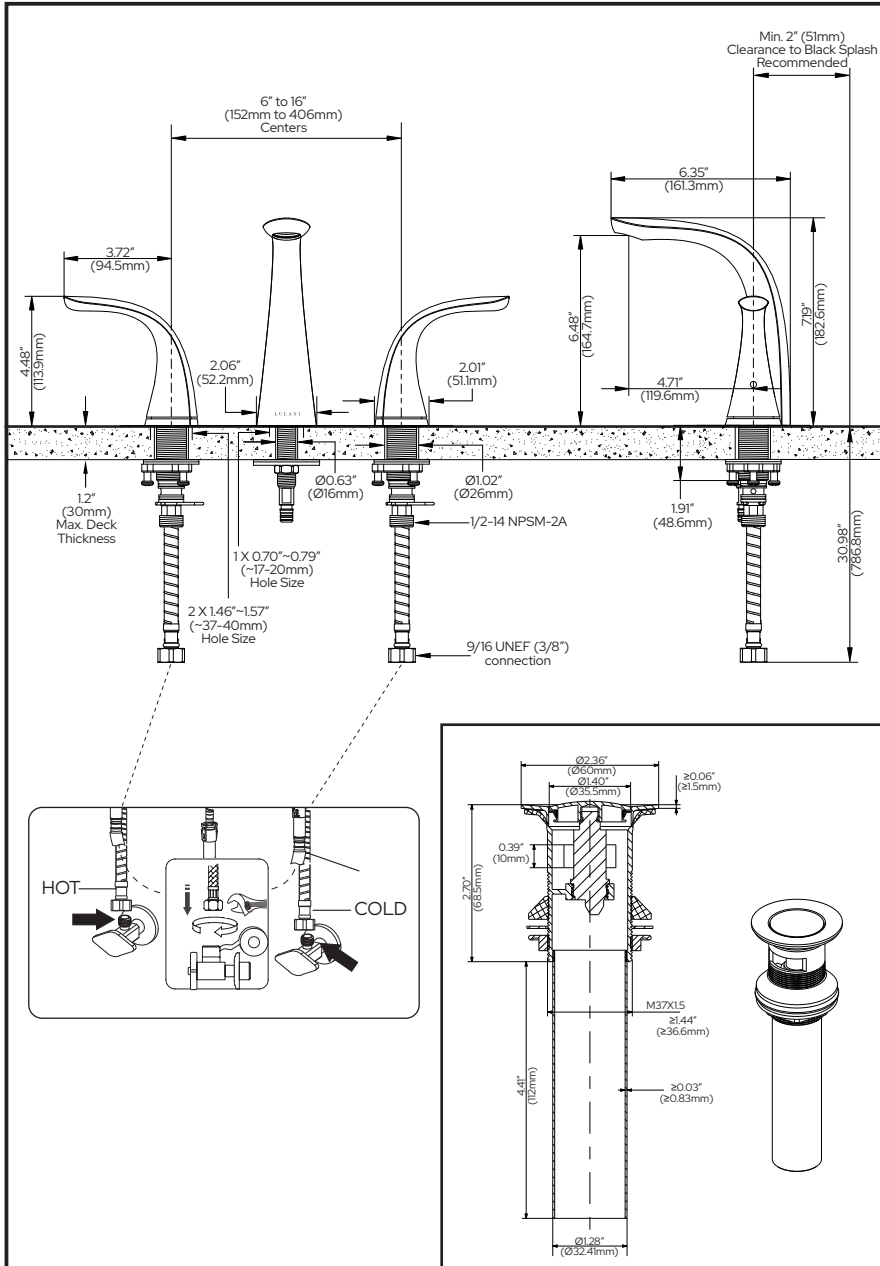

▲ Designate proper finish suffix

Lulani reserves the right (1) to make changes in specifications and materials, and (2) to change or discontinue models, both without notice or obligation. Dimensions are for reference only. See current full-line price book or www.lulani.com for finish options and product availability.